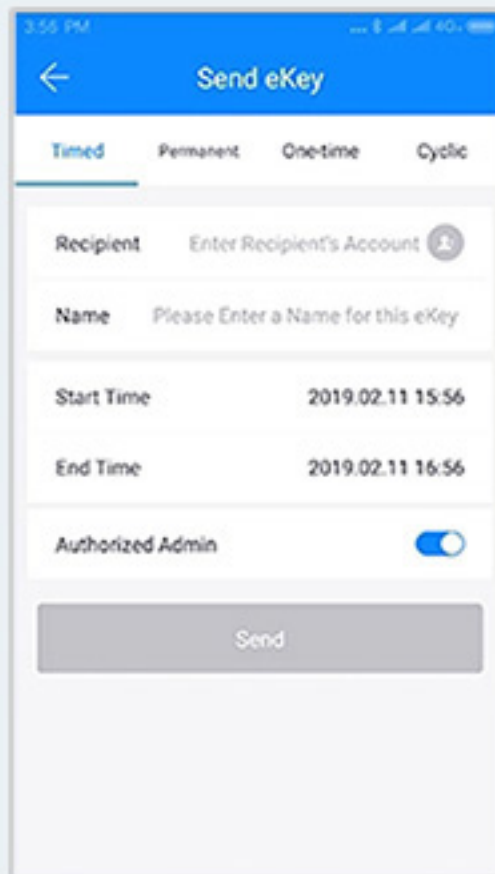

TT Lock Version

APP Powerful Functions

Works with
Google Assistant

Works with
Amazon Alexa

Compatible with
Smart Watch

APPLICATION

Multi-Locks Manage

Authorized administrators

Fingerprint Manage

Add Fingerprint

Add Gateway

Unlock Record

Smart Voice Control

Simply give a voice command to **Alexa** or **Google Home** to turn on/off switch when your hands are full.

Compatible with
Amazon Alexa