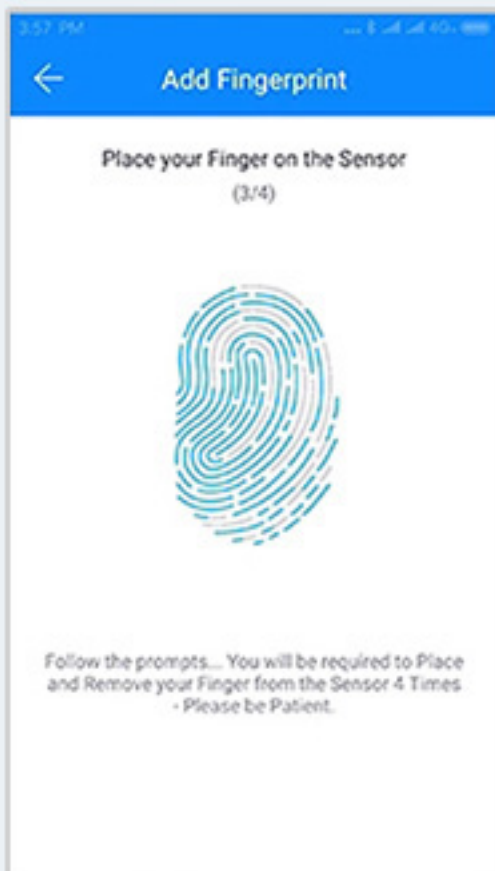

TT Lock Version

APP Powerful Functions

Works with
Google Assistant

Works with
Amazon Alexa

Compatible with
Smart Watch

APPLICATION

Multi-Locks Manage

Authorized administrators

Fingerprint Manage

Add Fingerprint

Add Gateway

Unlock Record

Smart Voice Control

Simply give a voice command to **Alexa** or **Google Home** to turn on/off switch when your hands are full.

Compatible with
Amazon Alexa

Compatible with
Google Home

“Alexa, Open the key box.”

“Okay~”

Smart Voice Control

No waiting for visitors

PRODUCT FEATURES

Semi-conductor Fingerprint Sensor

Quick access with fingerprint with low false recognition rate, good for old man or kids