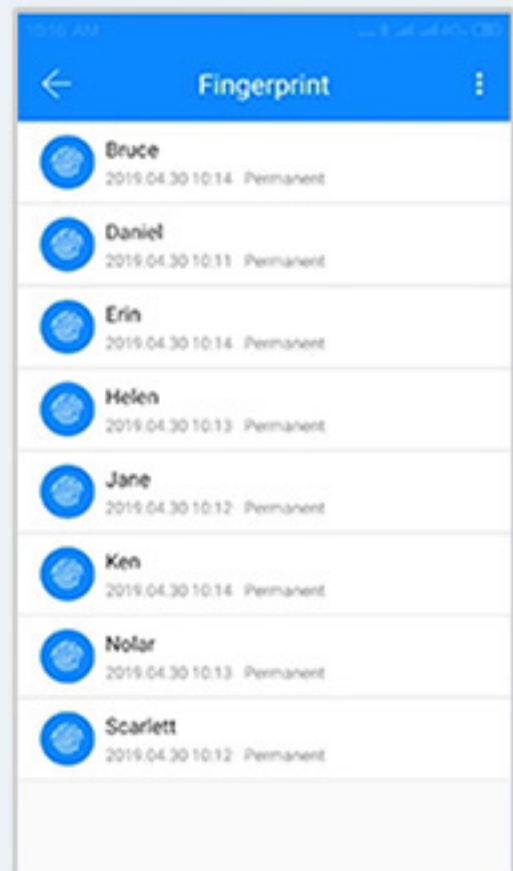

TT Lock Version

APP Powerful Functions

Works with
Google Assistant

Works with
Amazon Alexa

Compatible with
Smart Watch

APPLICATION

Multi-Locks Manage

Authorized administrators

Fingerprint Manage

Add Fingerprint

Add Gateway

Unlock Record

Smart Voice Control

Simply give a voice command to **Alexa** or **Google Home** to turn on/off switch when your hands are full.

Compatible with
Amazon Alexa

Compatible with
Google Home

“Alexa, Open the key box.”

“Okay~”

Smart Voice Control

No waiting for visitors

PRODUCT FEATURES

Semi-conductor Fingerprint Sensor

Quick access with fingerprint with low false recognition rate, good for old man or kids