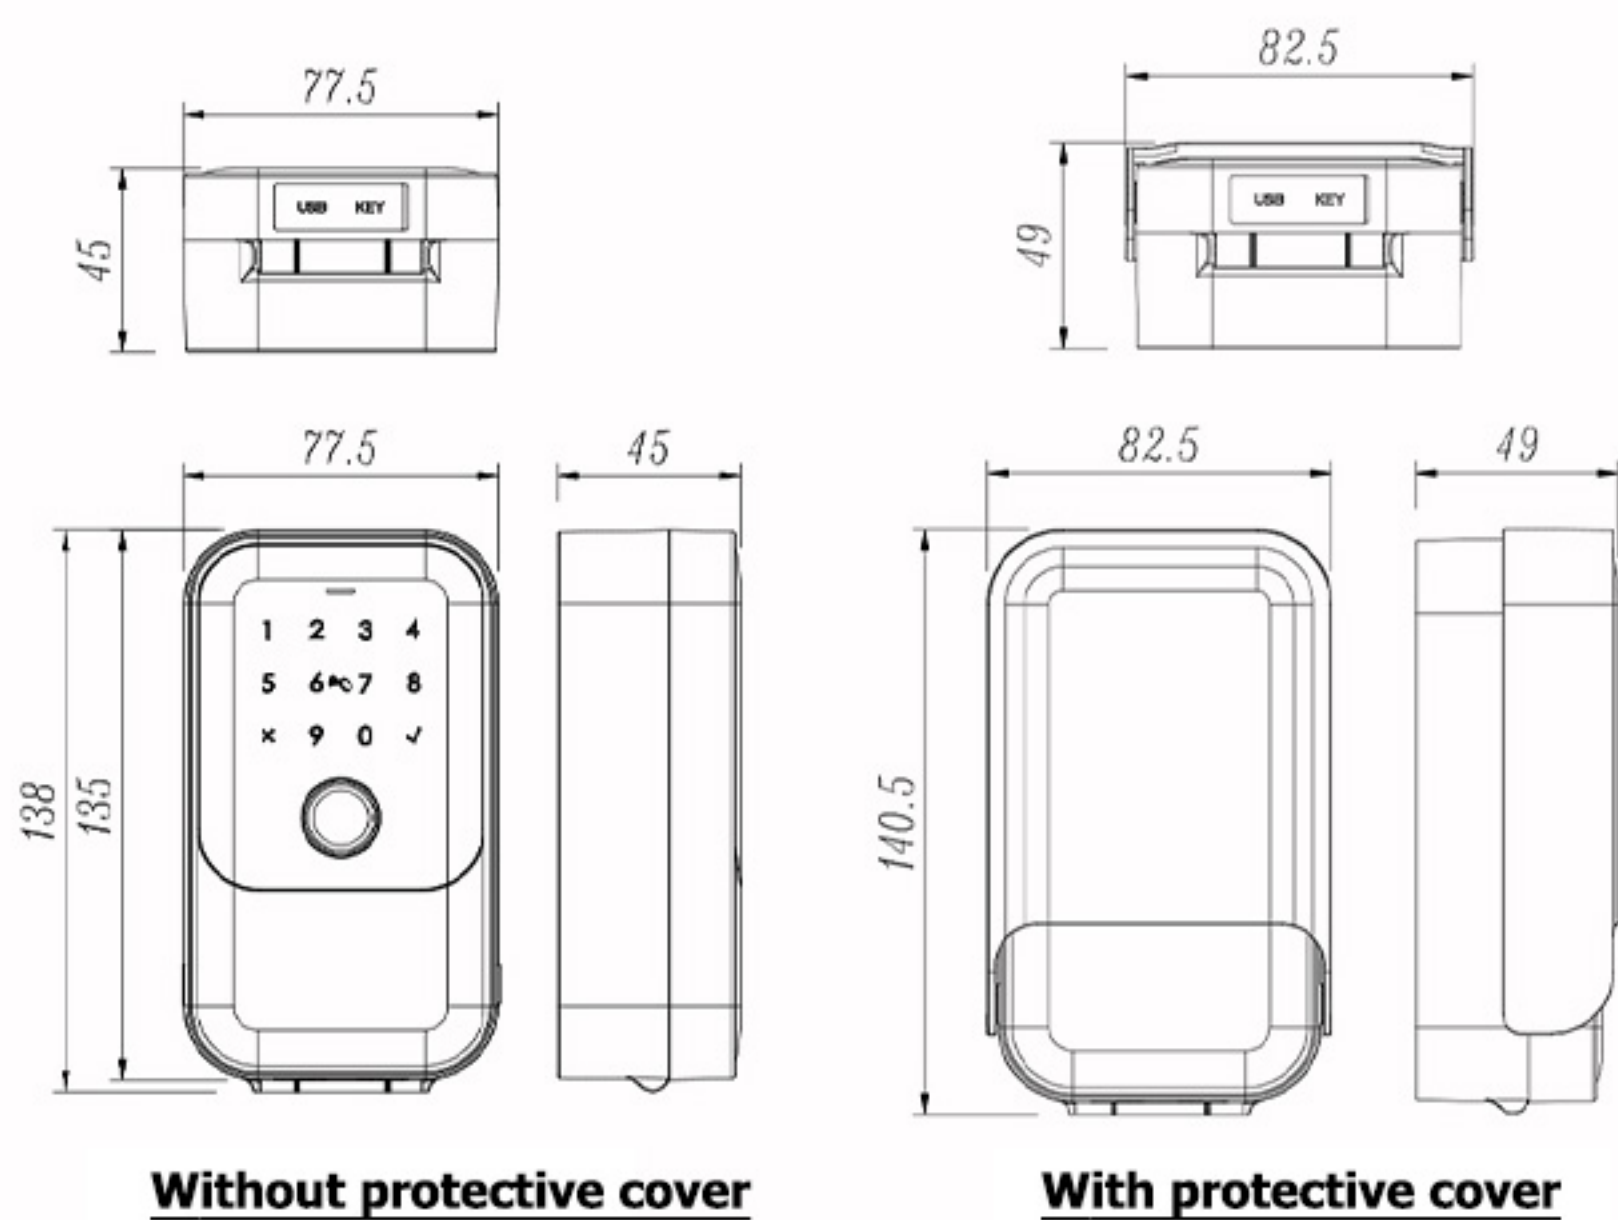

Product Size