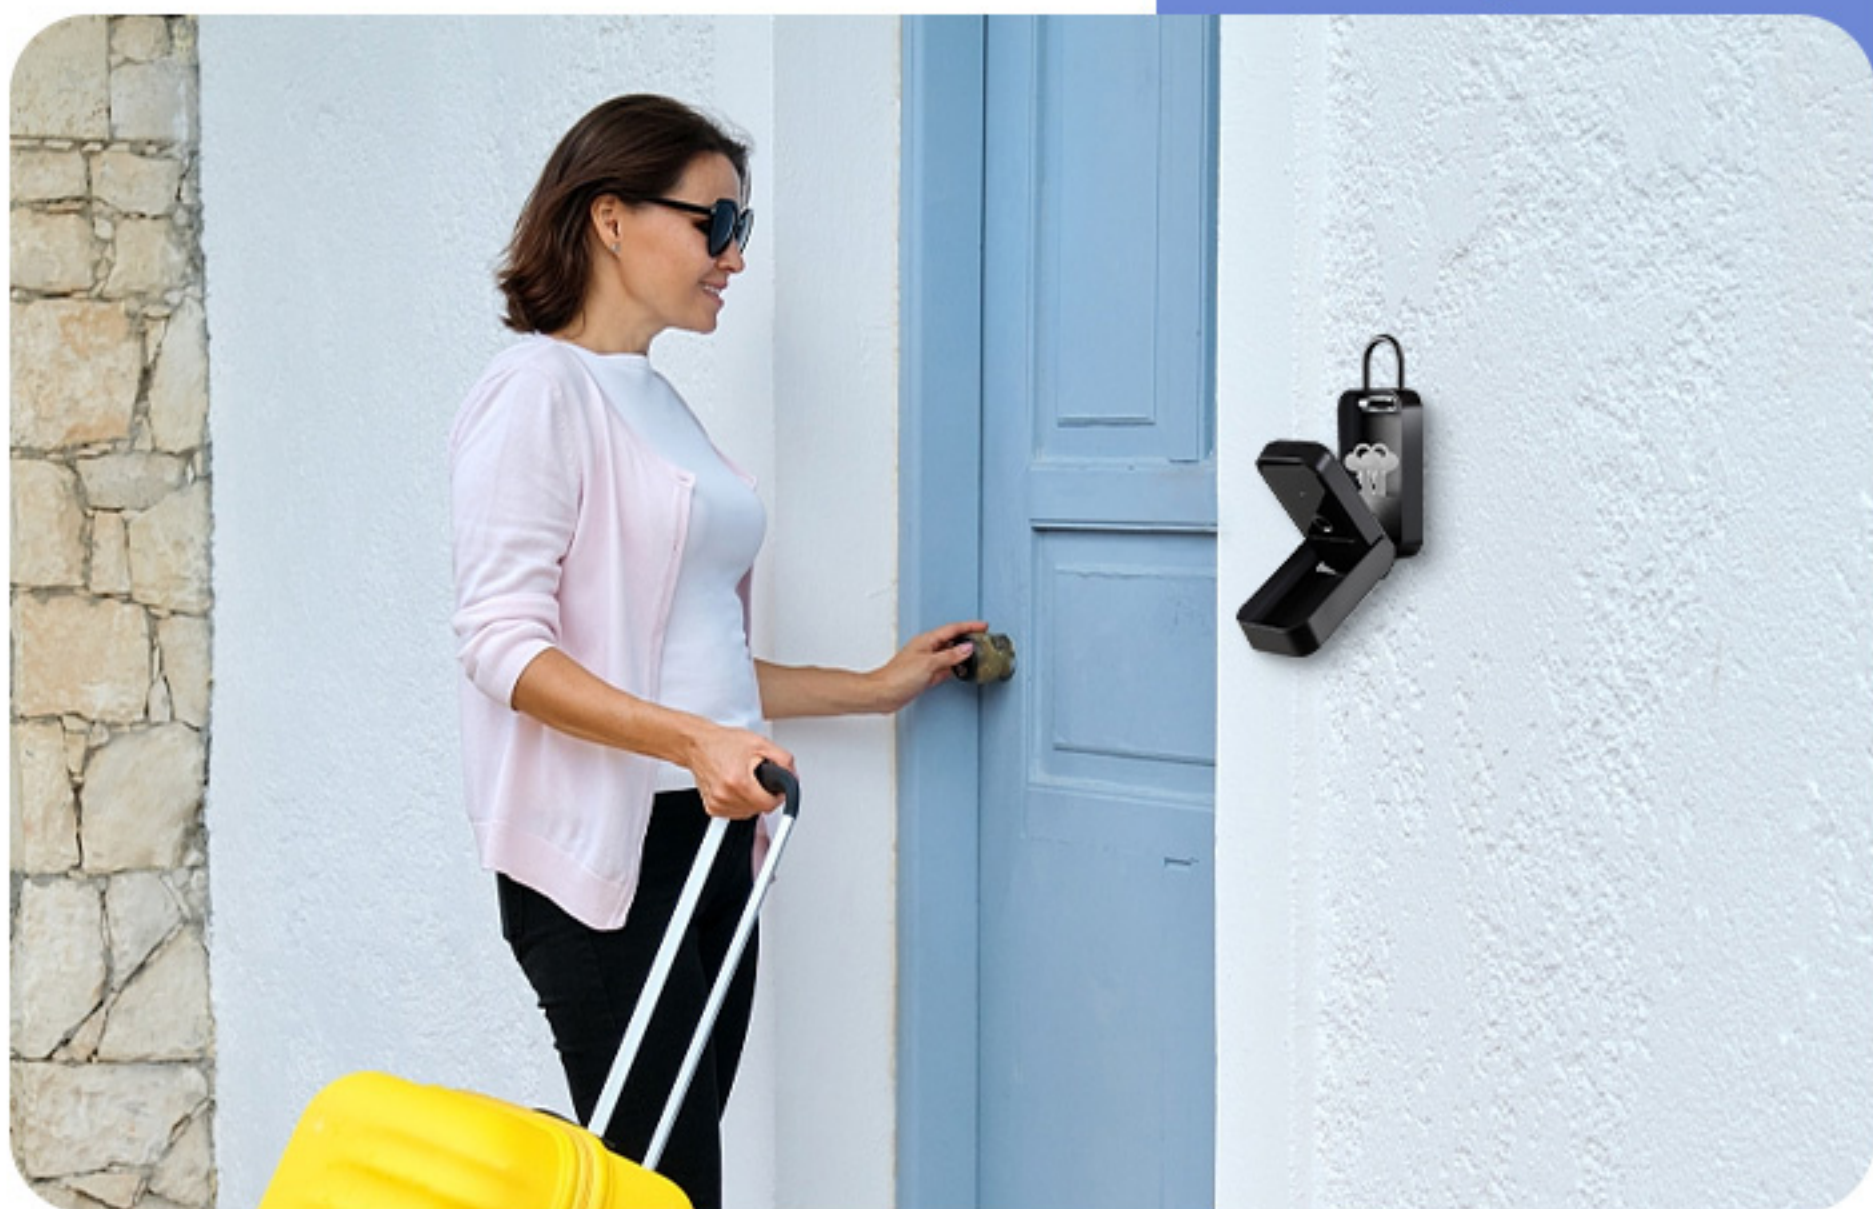

Fingerprint Manage

Add Fingerprint

Add Gateway

Unlock Record

Smart Voice Control

Simply give a voice command to **Alexa** or **Google Home** to turn on/off switch when your hands are full.

Compatible with
Amazon Alexa

Compatible with
Google Home

“Alexa, Open the key box.”

“Okay~”

Smart Voice Control

No waiting for visitors

PRODUCT FEATURES

Semi-conductor Fingerprint Sensor

Quick access with fingerprint with low false recognition rate, good for old man or kids