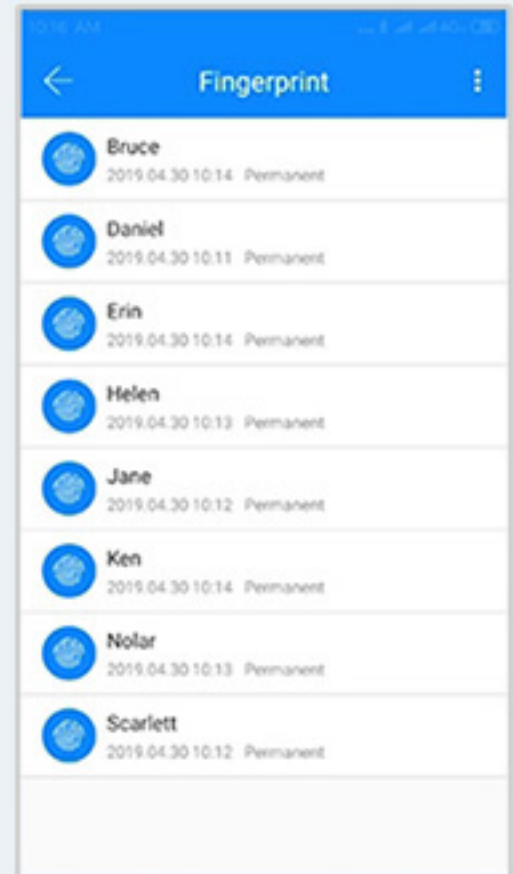

TT Lock Version

APP Powerful Functions

Works with
Google Assistant

Works with
Amazon Alexa

Compatible with
Smart Watch

APPLICATION

Multi-Locks Manage

Authorized administrators

Fingerprint Manage

Add Fingerprint

Add Gateway

Unlock Record

Smart Voice Control

Simply give a voice command to **Alexa** or **Google Home** to turn on/off switch when your hands are full.

Compatible with
Amazon Alexa

Compatible with
Google Home

“Alexa, Open the key box.”

“Okay~”

Smart Voice Control

No waiting for visitors

PRODUCT FEATURES

Semi-conductor Fingerprint Sensor

Quick access with fingerprint with low false recognition rate, good for old man or kids