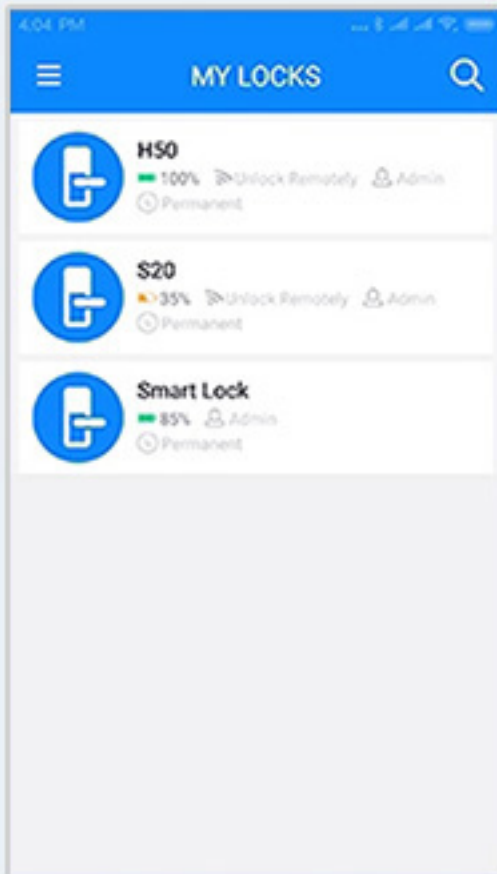

TT Lock Version

APP Powerful Functions

Works with
Google Assistant

Works with
Amazon Alexa

Compatible with
Smart Watch

APPLICATION

Multi-Locks Manage

Authorized administrators

Fingerprint Manage

Add Fingerprint

Add Gateway

Unlock Record

Smart Voice Control

Simply give a voice command to **Alexa** or **Google Home** to turn on/off switch when your hands are full.

Compatible with
Amazon Alexa

Compatible with
Google Home

“Alexa, Open the key box.”

“Okay~”

Smart Voice Control

No waiting for visitors

PRODUCT FEATURES

Semi-conductor Fingerprint Sensor

Quick access with fingerprint with low false recognition rate, good for old man or kids