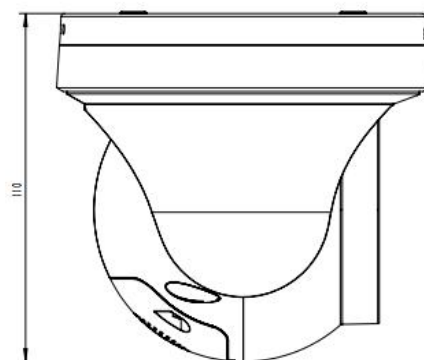

Modelis: 8MP 5X ZOOM Smart Dual-Light kupolinė PTZ IP vaizdo kamera balta

---

8MP 5X Smart Dual Light Turret PTZ IP Camera