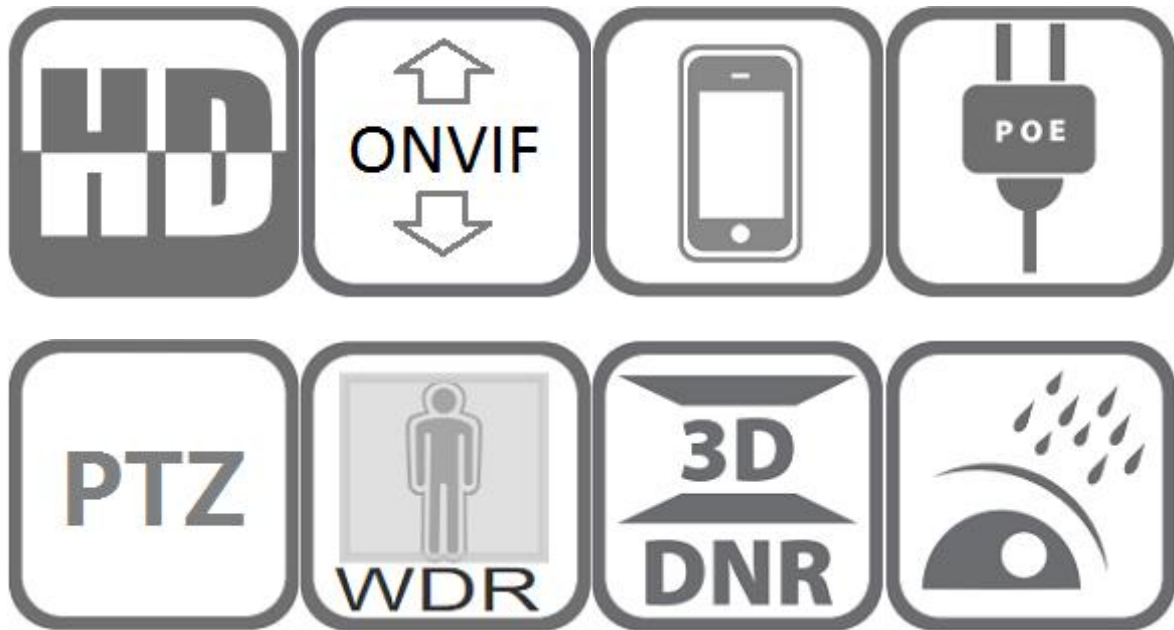

## Features:

- 1/2.8" Sony CMOS sensor
- 4K resolution 3840 x 2160P
- Low illumination 0.01Lux
- 5x optical zoom lens
- Smart Human and Vehicle Detection Alarm
- Built-in Mic and speaker, two-way audio
- Siren and Voice Warning, Strobe Light
- Day/Night, AWB/MWB, BLC, HLC, 2D/3D-DNR, Shutter, IR-CUT, D-WDR, Flip, Defogging
- Multiply Style OSD Overlay, Motion Detection, Privacy Mask
- RTSP and Onvif 17.06 compatible with many third-party NVR
- H.264/H.265 three-stream media server
- Easy-to-use P2P Cloud service
- Support user authentication, video data encryption
- Support Alarm Snapshot to Email and FTP
- Multiply WEB browser IE,Firefox,Chrome,Edge,Safari
- Free PC Client, Mobile APP remote access
- RJ45 100mbps network port, IEEE802.3af 48v PoE
- Lightning protection 4000V
- Strong water-proof housing IP66
- 4 pcs IR & Warmlight Leds,
- IR distance 40 meters, Warm-light distance 30 meters
- Colorful videos at night when human or Vehicle motion detection & alarm trigger