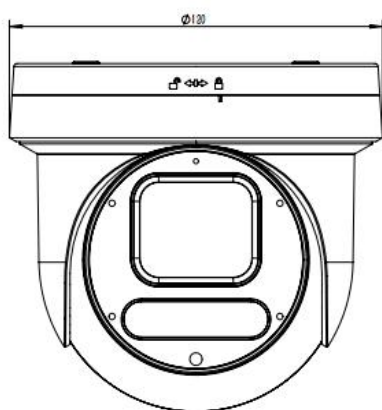

Modelis: 8MP 5X ZOOM Smart Dual-Light kupolinė PTZ IP vaizdo kamera balta

---

8MP 5X Smart Dual Light Turret PTZ IP Camera